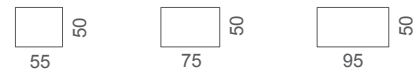

Chaise longue
Chaise longue

Cover
Cover